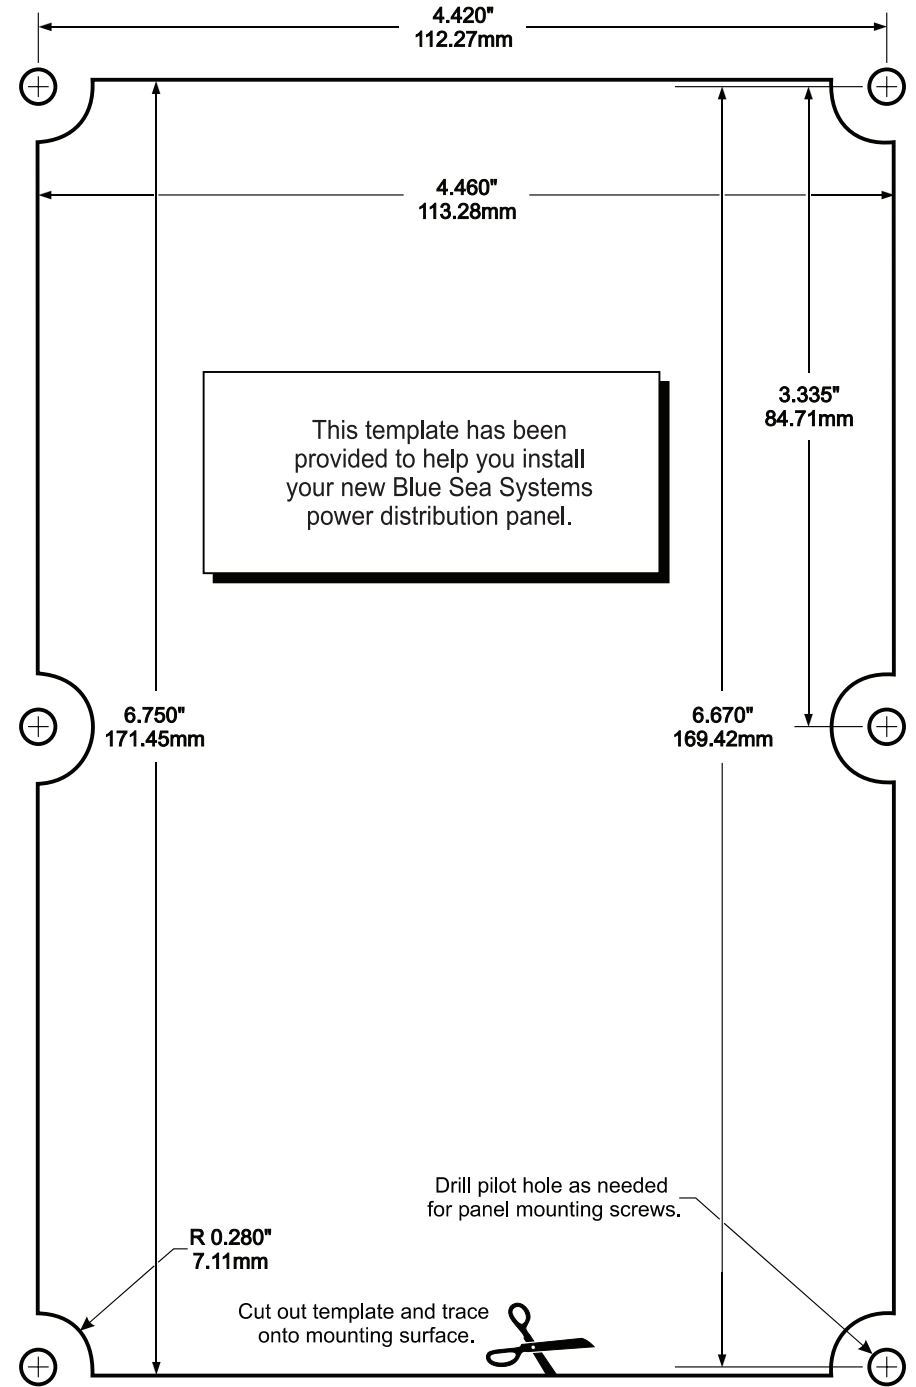

Large Panel Template  
PN 8053 / 8356

Large Panel Template  
PN 8053 / 8356

This template has been provided to help you install your new Blue Sea Systems power distribution panel.

This template has been provided to help you install your new Blue Sea Systems power distribution panel.

Small Panel Template PN 8054

Small Panel Template PN 8054