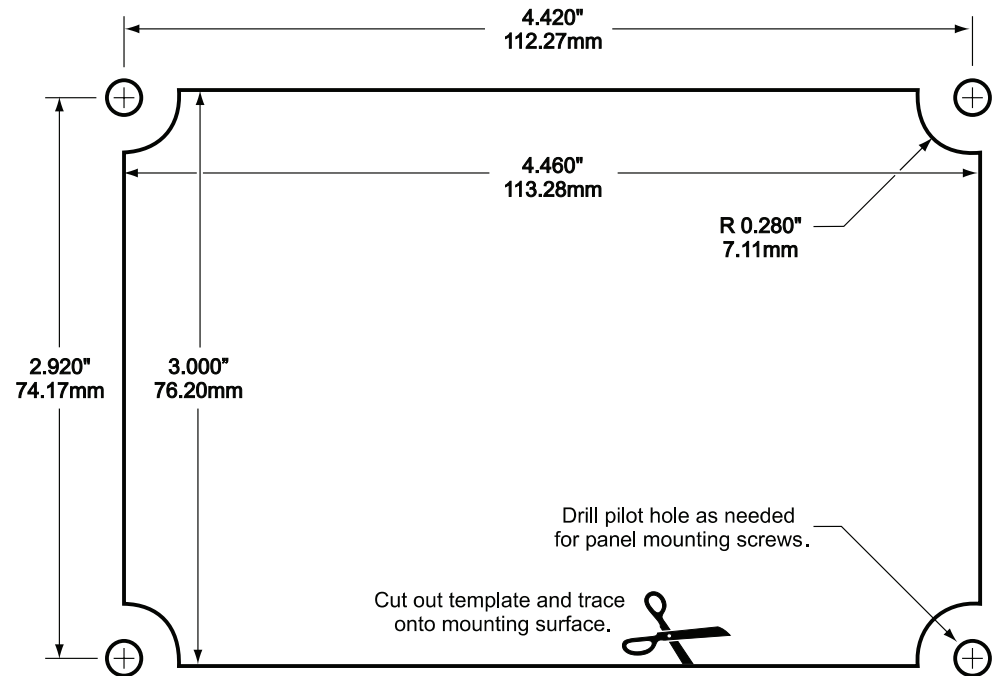

Large Panel Template  
PN 8053 / 8356

Large Panel Template  
PN 8053 / 8356

This template has been provided to help you install your new Blue Sea Systems power distribution panel.

This template has been provided to help you install your new Blue Sea Systems power distribution panel.

Small Panel Template PN 8054

Small Panel Template PN 8054