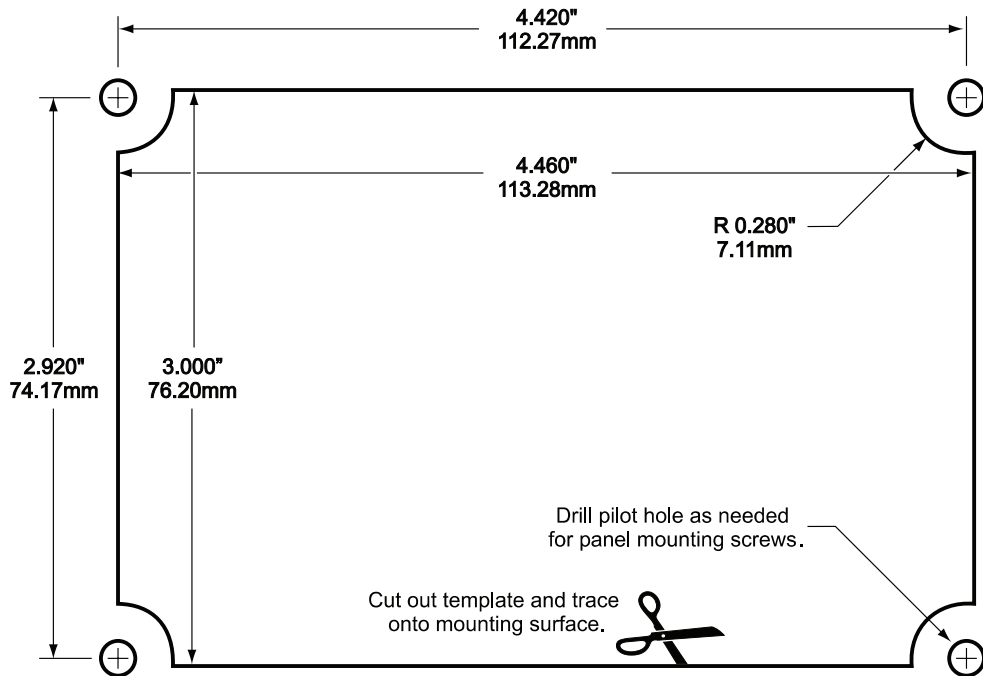

Large Panel Template  
PN 8053 / 8356

Large Panel Template  
PN 8053 / 8356

This template has been provided to help you install your new Blue Sea Systems power distribution panel.

This template has been provided to help you install your new Blue Sea Systems power distribution panel.

Small Panel Template PN 8054

Small Panel Template PN 8054